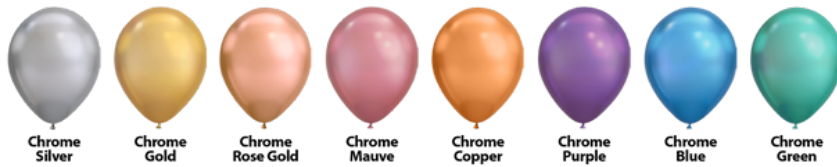

AHMAZING BALLOONS

Color Guide

Due to a continuing balloon shortage, all colors are subject to availability from our distributors.

Qualatex

STANDARD

CHROME

SUPERGATE

Tuftex

STANDARD

Cameo

Baby Pink

Shimmering Pink

Pink

Canyon Rose

Coral

Hot Pink